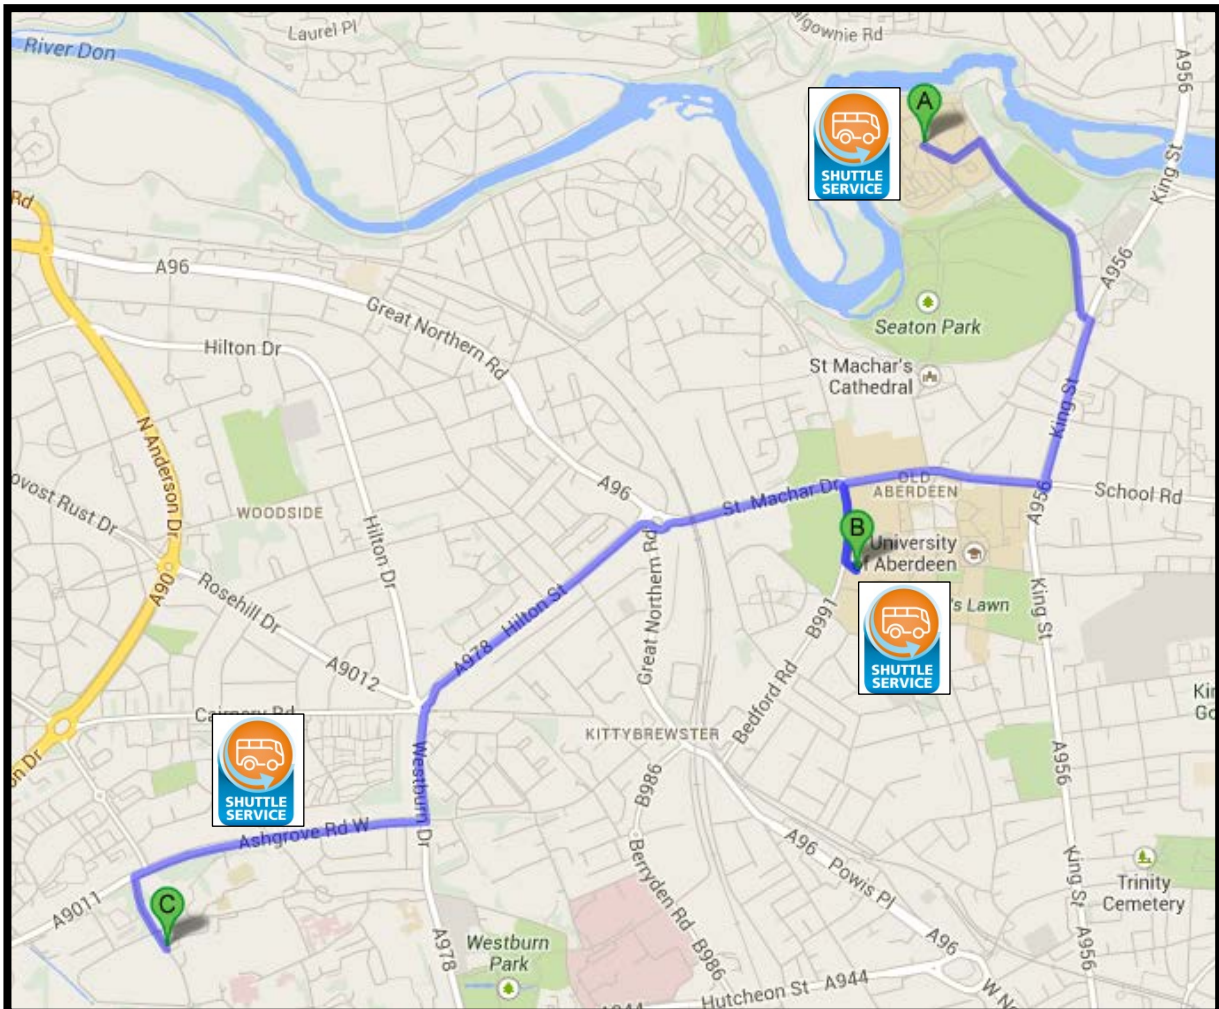

Service 9U

Provided by Stagecoach Bluebird for the University of Aberdeen

Timetable

Hillhead	0750	0830	0835	0925	-	-	-	-	-
Old Aberdeen	0800	0840	0845	0935	1005	1035	1105	1135	1205
Foresterhill	0810	0850	0855	0945	1015	1045	1115	1145	1215
Old Aberdeen	0820	0900	-	0955	1025	1055	1125	1155	1225
Hillhead	0830	0910	-	-	-	-	-	-	-

Hillhead	-	-	-	-	-	-	-	1615	1725
Old Aberdeen	1235	1305	1335	1405	1435	1505	1535	1635	1735
Foresterhill	1245	1315	1345	1415	1445	1515	1545	1645	1745
Old Aberdeen	1255	1325	1355	1425	1455	1525	1555	1655	1755
Hillhead	-	-	-	-	-	-	1605	1705	1805

Route & Stops

Hillhead – The centre of Hillhead near the turning area.

Old Aberdeen – Beside the Library near the turning area.

Foresterhill – On Ashgrove Road West opposite IMS.