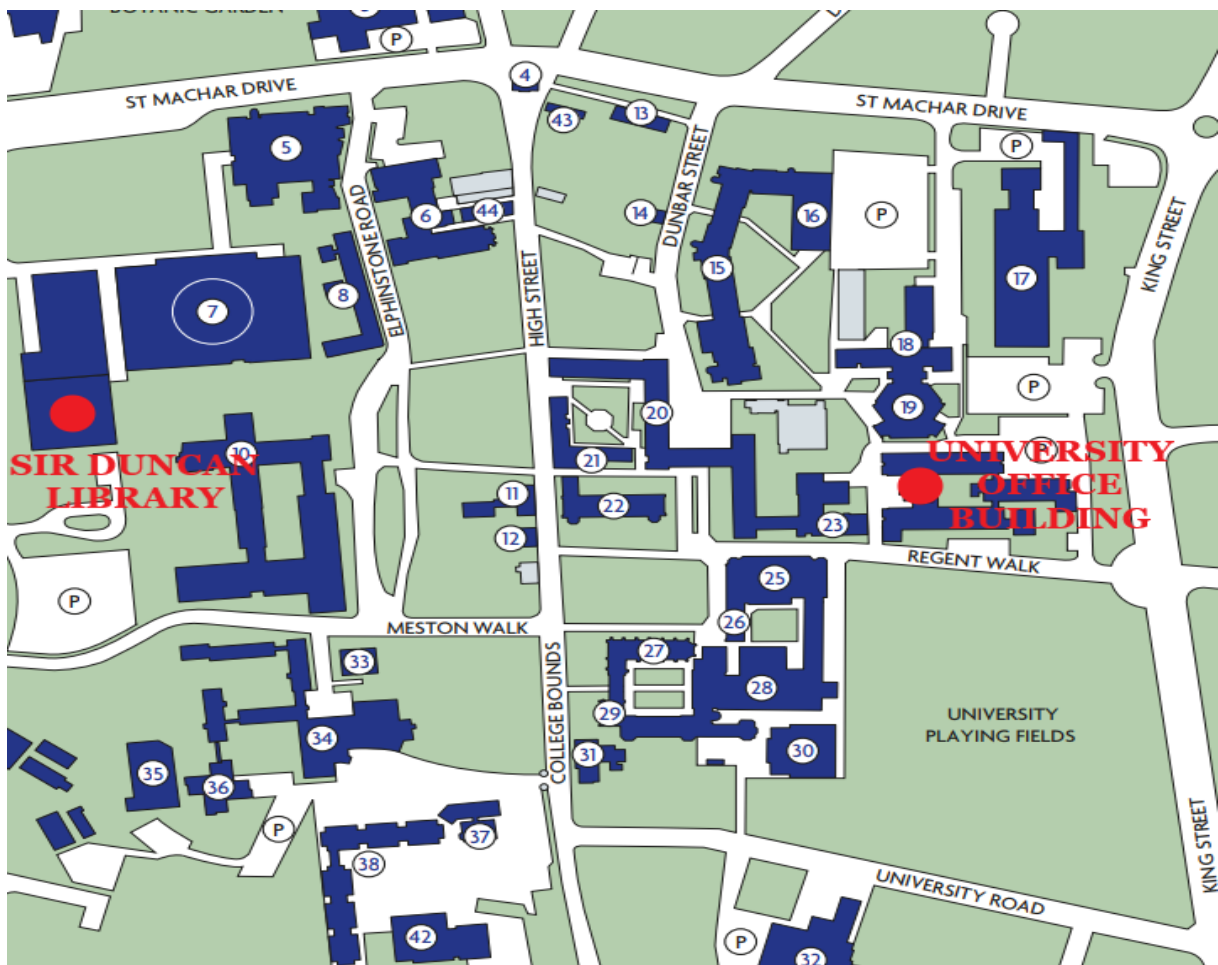

## Nearest Bus Stops to Old Aberdeen Campus

- School Drive (bus no. 1 and 2, 60, 62, 63, 67, 68)
- Old Aberdeen (bus no. 20)

## Train Station to Old Aberdeen Campus

From the the Train station you can walk to the Bus Station in Union Square in 2 minutes. From the Bus Station, buses no. 60, 62, 63, 67 and 68 go directly next to the campus. Take off at School Drive Stop.

Alternatively, you can opt for walking from Union Square to Union Street, the city's main thoroughfare. When you reach Union Street, cross to the other side of the road. The numbers 1 and 2 travel east along King Street and pass the University. Alight just after the King's playing fields on your left. Take off at School Drive Stop.

The number 20, from Littlejohn Street, next to Marischal College, links the city centre with the main Old Aberdeen campus (Take off at Old Aberdeen Stop).

Buses require exact fare, so have 10p and 5p coins ready. Additional payment options can be found on the [Stagecoach Aberdeen Tickets web page](#) and on the [First Aberdeen Tickets web page](#).