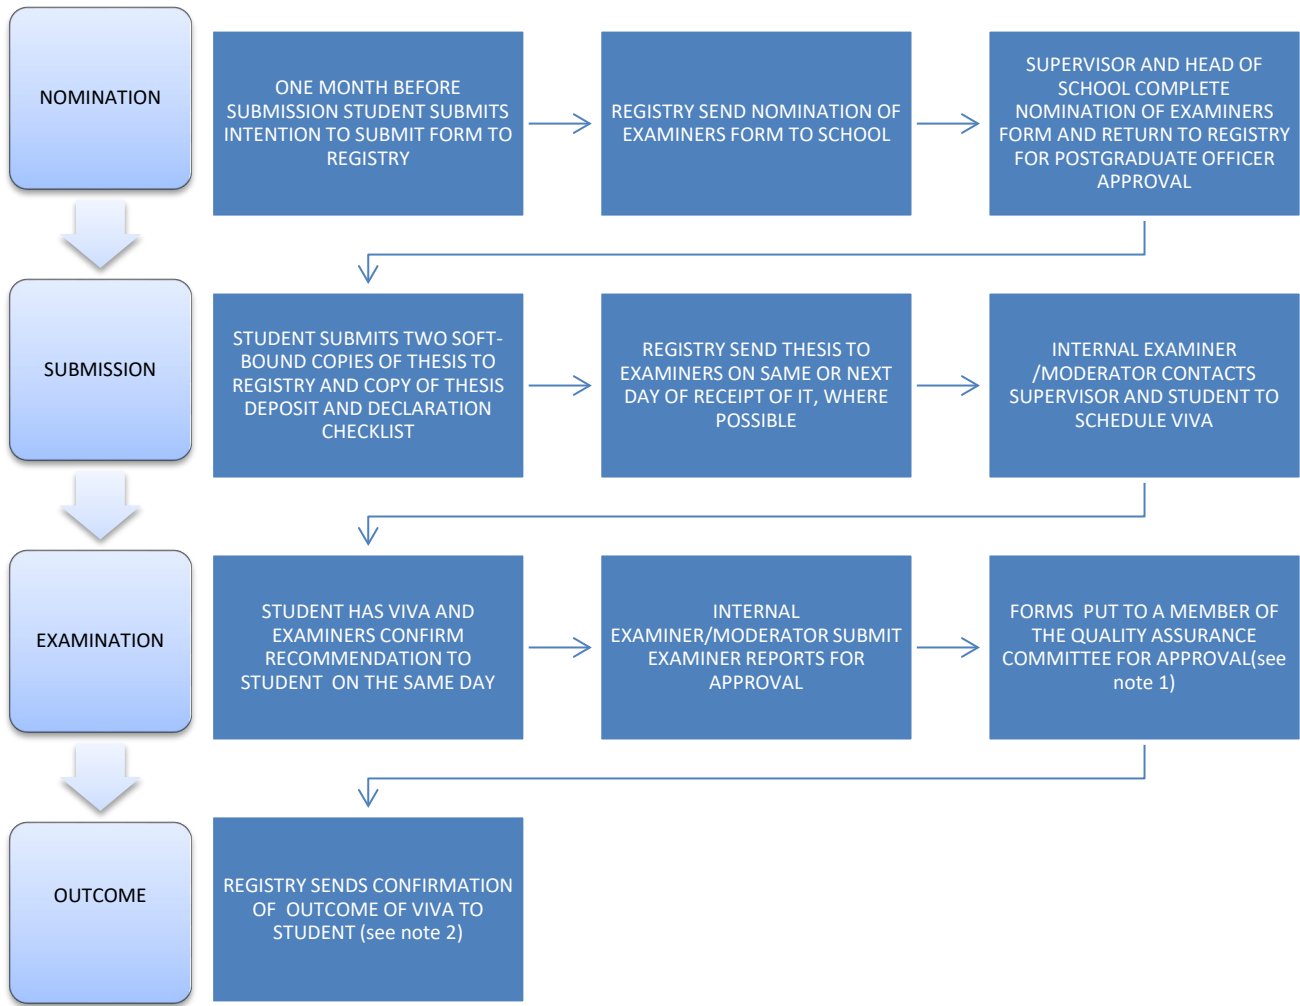

## THESIS EXAMINATION PROCESS

### NEXT STEPS

IF STUDENT HAS MINOR CORRECTIONS:

IF STUDENT HAS TO RESUBMIT THESIS FOR EXAMINATION:

ONCE THESIS IS SUSTAINED AND ANY CORRECTIONS HAVE BEEN COMPLETED: