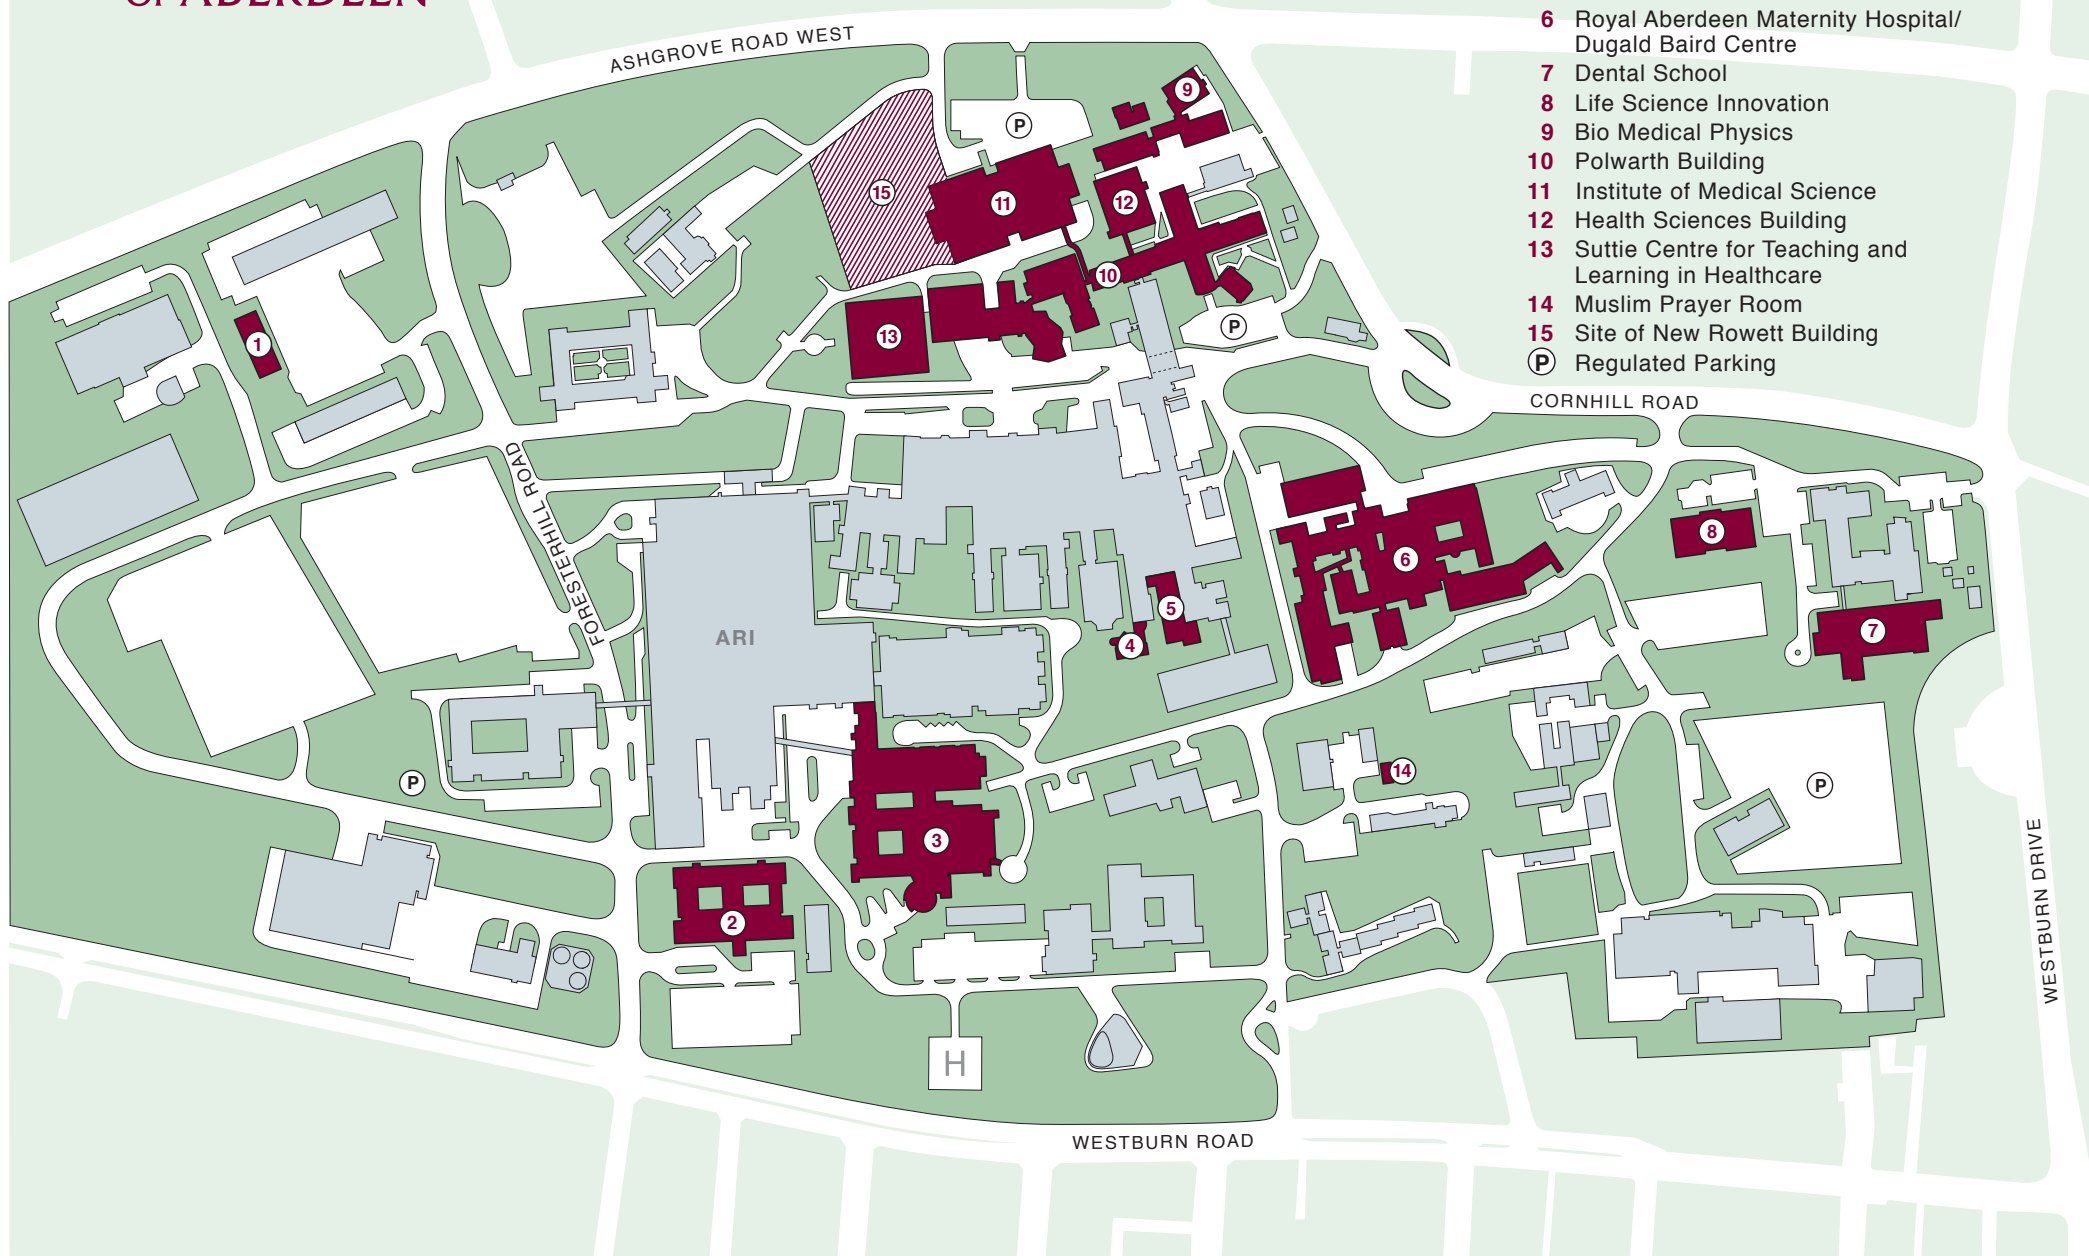

1 4 9 5
**UNIVERSITY
OF ABERDEEN**

FORESTERHILL CAMPUS MAP

- 1 Liberty Safe Work Research Centre
- 2 Foresterhill Health Centre
- 3 Royal Aberdeen Children's Hospital
- 4 Lilian Sutton Building
- 5 John Mallard Scottish PET Centre
- 6 Royal Aberdeen Maternity Hospital/
Dugald Baird Centre
- 7 Dental School
- 8 Life Science Innovation
- 9 Bio Medical Physics
- 10 Polwarth Building
- 11 Institute of Medical Science
- 12 Health Sciences Building
- 13 Suttie Centre for Teaching and
Learning in Healthcare
- 14 Muslim Prayer Room
- 15 Site of New Rowett Building
- (P) Regulated Parking