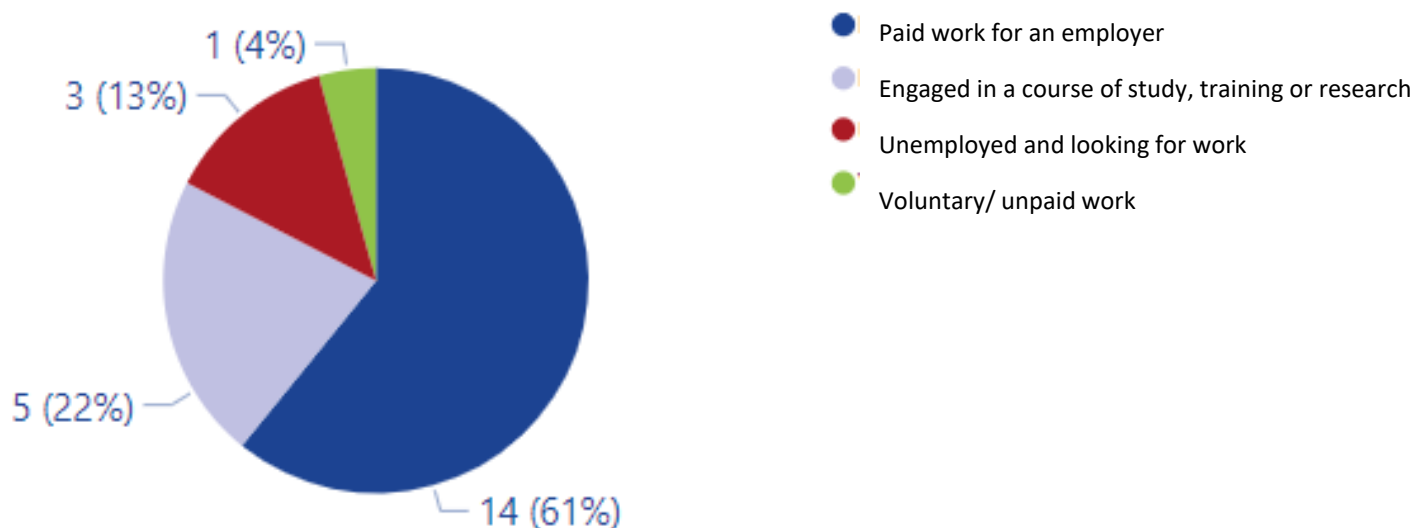

Geography UG Graduate Destinations (2020-21)

Graduate Outcomes captures the **perspectives and current status of recent graduates**. All graduates who completed a programme/qualification will be asked to take part in the survey **15 months after they finish their studies**. This survey aims to help current and future students gain an insight into career destinations and development.

The data presented here was collected in 2023 **from the 2020/21 undergraduate** cohort of leavers from higher education.

Most Important Activity

Organisations UG Geography graduates are working at:

- CityFibre
- Royal London
- Aberdeen City Council
- James Hutton Institute
- Bidwells
- Vertegrow
- WAG Payment Solutions
- Scottish Orienteering

High skilled roles:

- City Planner
- Protection Claims Administrator
- Development Officer
- Graduate Rural Land Surveyor
- Controlled Environment Agriculture Operator
- Teacher
- Fieldwork Technician
- Environmental Social Governance Intern
- Junior Rural Surveyor