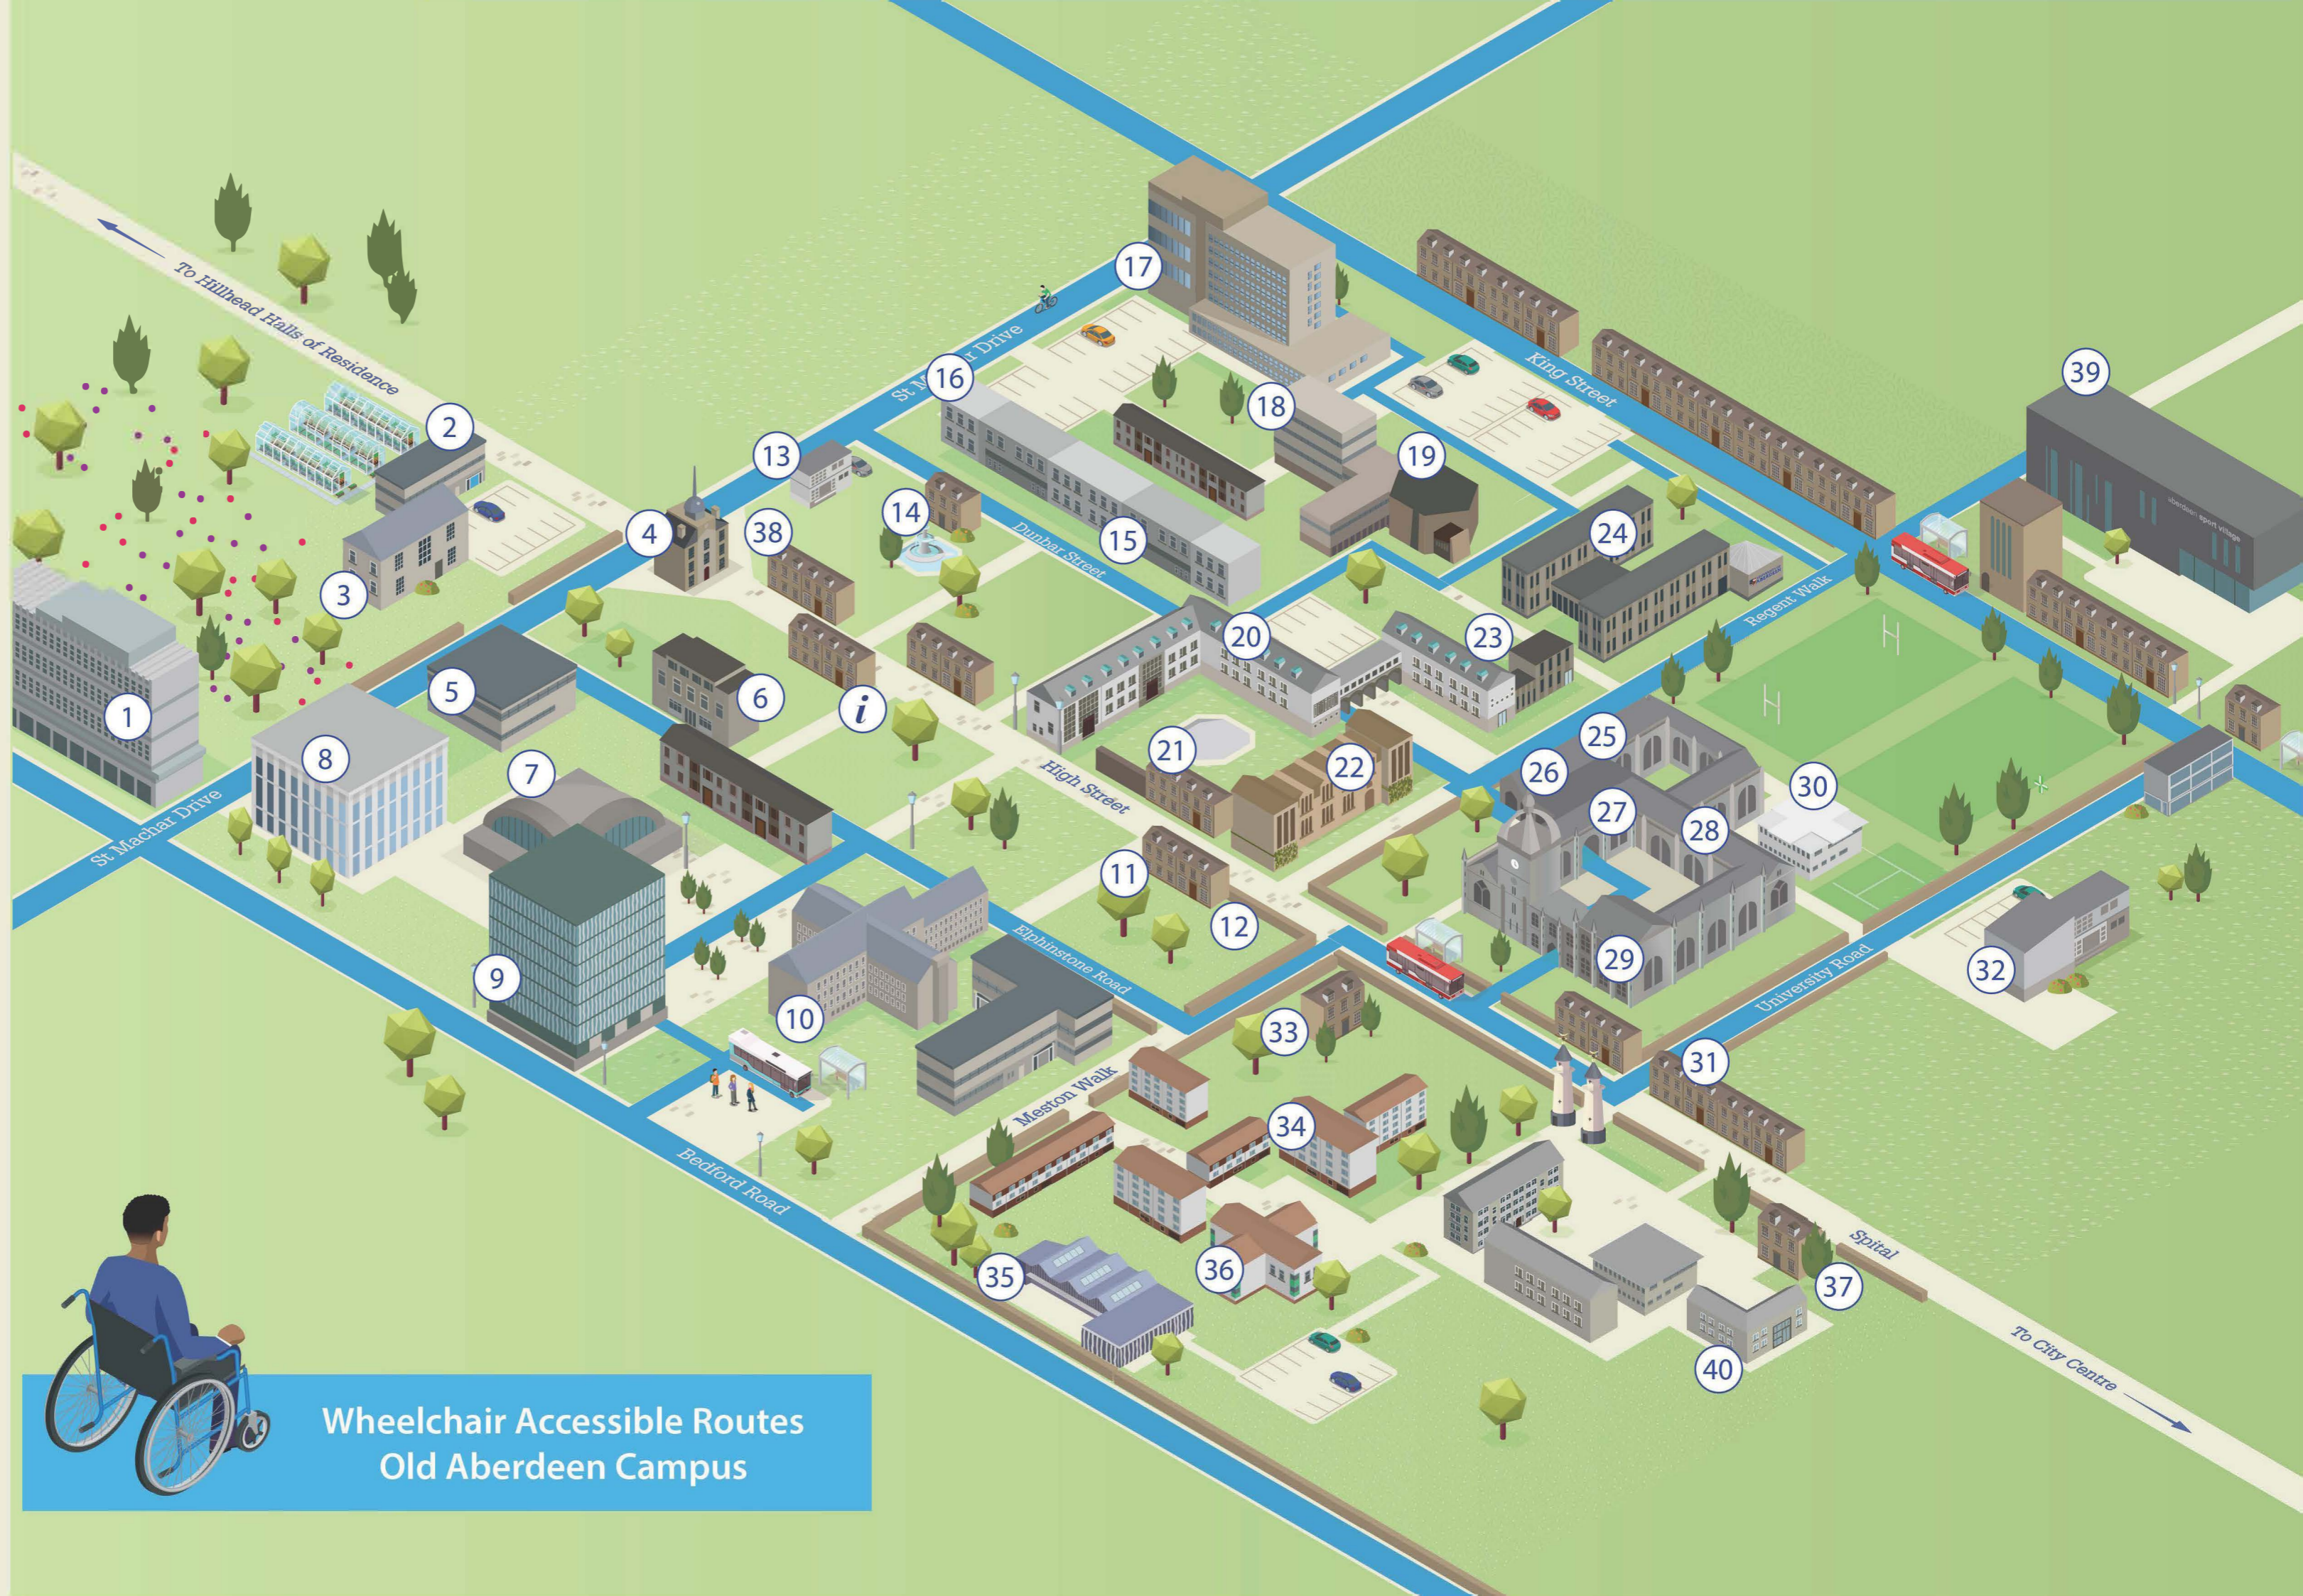

# Old Aberdeen Campus

- i** Infohub
- 1. Zoology Building
- 2. Cruickshank Building
- 3. UniPrint
- 4. King's Museum
- 5. Students' Union Building
- 6. St Mary's
- 7. Fraser Noble Building
- 8. Science Teaching Hub
- 9. The Sir Duncan Rice Library
- 10. Meston Building
- 11. Multi-Faith Chaplaincy
- 12. Confucius Institute
- 13. Security Office
- 14. Counselling Service
- 15. Edward Wright Building
- 16. Edward Wright Annexe
- 17. MacRobert Building
- 18. William Guild Building
- 19. Arts Lecture Theatre
- 20. Taylor Building
- 21. Old Brewery
- 22. New King's
- 23. Regent Building
- 24. University Office
- 25. Elphinstone Hall
- 26. Linklater Rooms
- 27. King's College
- 28. King's College Centre
- 29. King's College Chapel
- 30. King's Pavilion
- 31. 50-52 College Bounds
- 32. Butchart Centre
- 33. Crombie Annexe
- 34. Crombie Halls
- 35. Rocking Horse Nursery
- 36. King's Hall
- 37. Humanity Manse
- 38. International Centre
- 39. Aberdeen Sports Village
- 40. The Bounds

**Wheelchair Accessible Routes  
Old Aberdeen Campus**