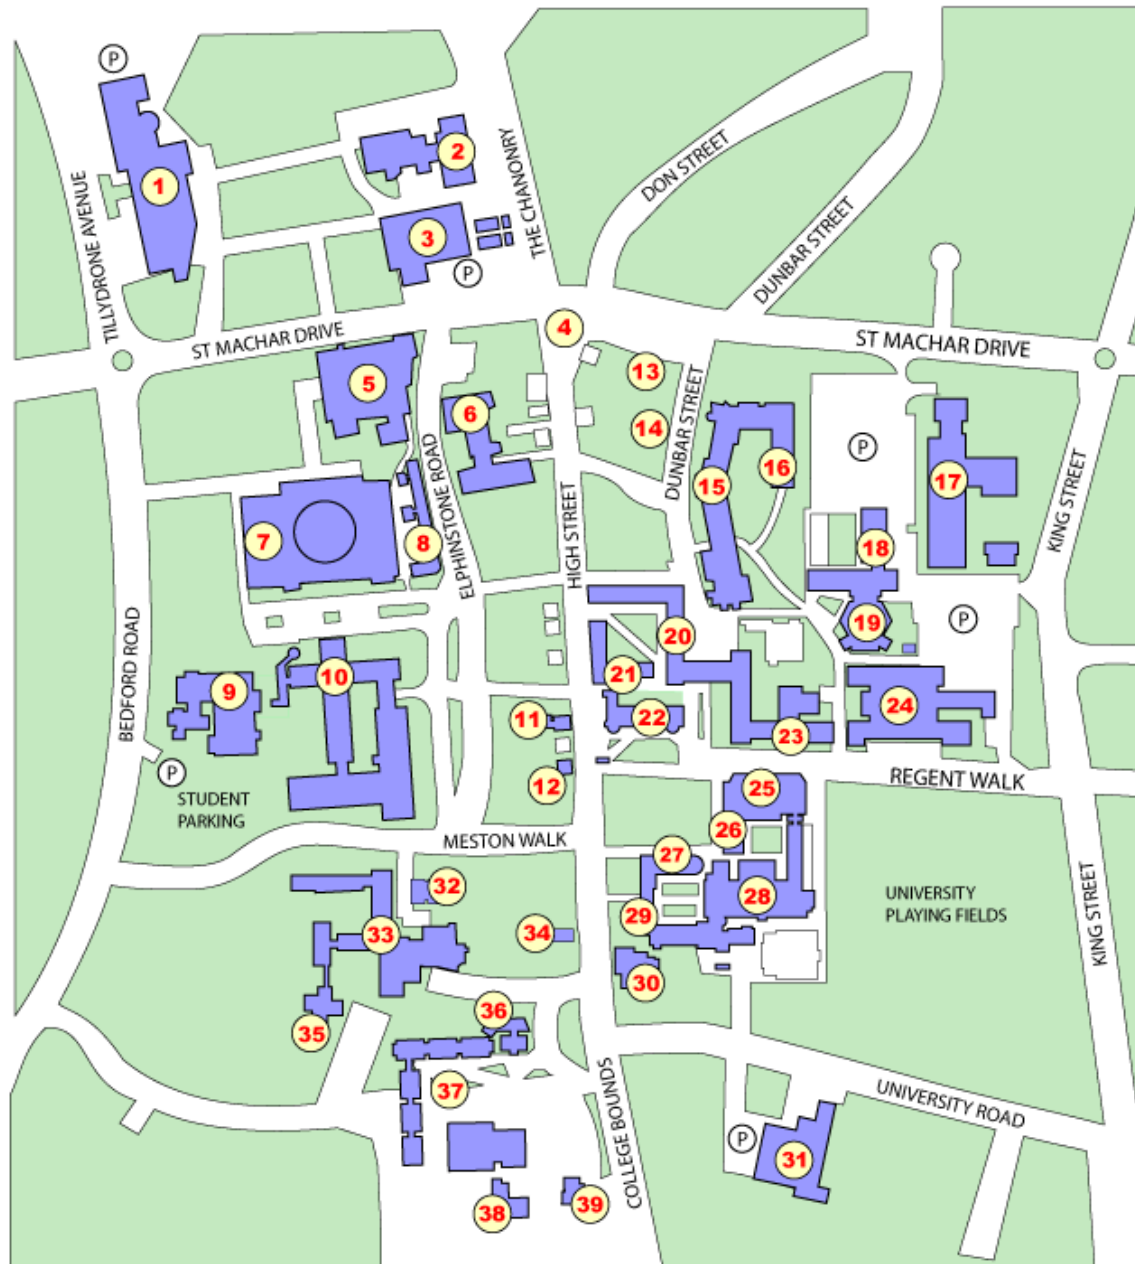

Old Aberdeen Campus

1. Zoology Building
2. Cruickshank Building/Herbarium
3. 23 St. Machar Drive/AURIS
4. Old Town House
5. The Hub/Students' Association
6. St. Mary's
7. Fraser Noble Building
8. Elphinstone Road Halls
9. Queen Mother Library
10. Meston Building
11. Chaplaincy Centre
12. Roman Catholic Chaplaincy Centre
13. Security Office
14. Counselling Service
15. Edward Wright Building
16. Edward Wright Annexe
17. MacRobert Building
18. William Guild Building
19. Arts Lecture Theatre
20. Taylor Building
21. Old Brewery
22. New King's
23. Regent Building
24. University Office
25. Elphinstone Hall
26. Linklater Rooms
27. King's College Chapel
28. King's Conference Centre
29. King's College
30. Luthuli House
31. Butchart Recreation Centre
32. Crombie Annexe
33. Crombie Halls
34. Rocking Horse Nursery
35. King's Hall
36. Powis Gate/Muslim Prayer Room
37. Johnston Halls
38. Humanity Annexe
39. Humanity Manse